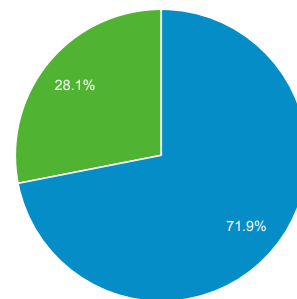

Audience Overview

Jun 1, 2020 - Jun 30, 2020

All Users
100.00% Sessions

Overview

■ Returning Visitor ■ New Visitor

Language	Sessions	% Sessions
1. en-gb	43,900	51.75%
2. en-us	26,046	30.70%
3. en-cy	2,361	2.78%
4. el-gr	2,057	2.42%
5. en	825	0.97%
6. ro-ro	510	0.60%
7. ru-ru	502	0.59%
8. en-au	455	0.54%
9. pl-pl	455	0.54%
10. en-ph	444	0.52%