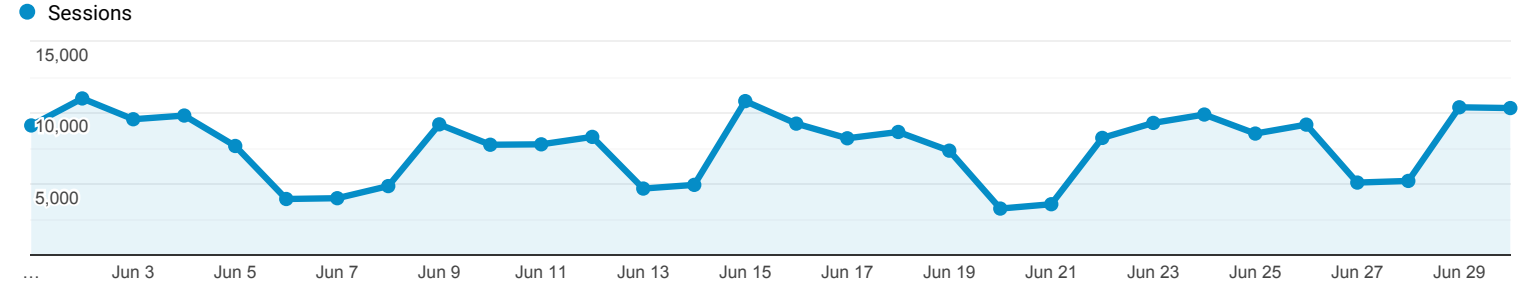

[View interests →](#)

Audience Overview

All Users
100.00% Users

Jun 1, 2020 - Jun 30, 2020

Overview

Users
131,643

New Users
106,114

Sessions
237,836

Number of Sessions per User
1.81

Pageviews
577,669

Pages / Session
2.43

Avg. Session Duration
00:03:33

Bounce Rate
72.36%

■ New Visitor ■ Returning Visitor

Language	Users	% Users
1. el-gr	50,001	37.68%
2. el	32,091	24.18%
3. en-us	21,549	16.24%
4. en-gb	18,916	14.25%
5. el-cy	4,833	3.64%
6. en-cy	1,560	1.18%
7. en	1,124	0.85%
8. de-de	396	0.30%
9. de	320	0.24%
10. el-gb	180	0.14%

Audience Overview

All Users
100.00% Sessions

Jun 1, 2020 - Jun 30, 2020

Overview

■ Returning Visitor ■ New Visitor

Language	Sessions	% Sessions
1. en-us	112,038	48.83%
2. el-gr	52,463	22.86%
3. en-gb	41,111	17.92%
4. el	11,717	5.11%
5. el-cy	4,585	2.00%
6. en	2,893	1.26%
7. en-cy	1,327	0.58%
8. de	368	0.16%
9. fr-fr	359	0.16%
10. de-de	303	0.13%

Audience Overview

All Users
100.00% Users

Jun 1, 2020 - Jun 30, 2020

Overview

Users 23,107	New Users 18,825	Sessions 33,685
Number of Sessions per User 1.46	Pageviews 96,941	Pages / Session 2.88
Avg. Session Duration 00:01:45	Bounce Rate 72.15%	