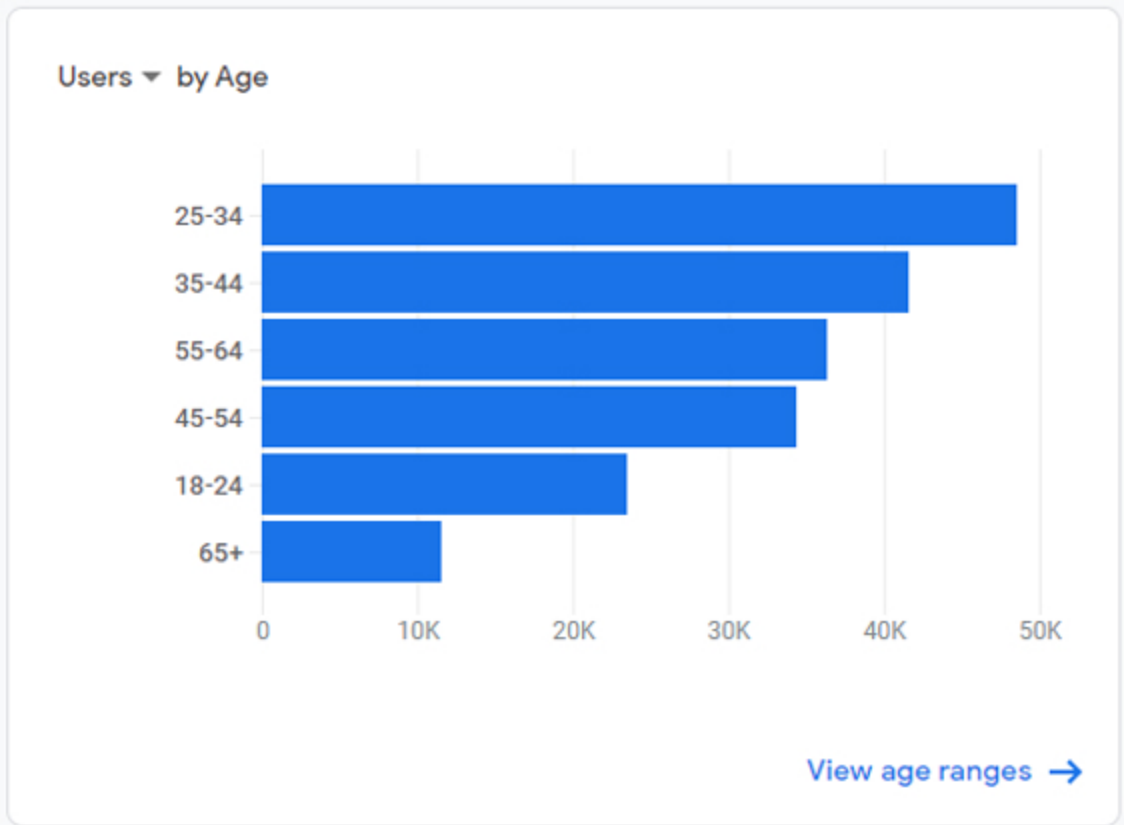

Event name	↓ Event count	Total users
Totals	12,733,230 100.0% of total	333,201 100.0% of total
1 page_view	5,202,158	328,155
2 user_engagement	3,882,503	224,540
3 session_start	1,550,373	332,703
4 screen_view	1,014,444	4,367
5 article_view	274,129	3,193
6 first_visit	232,835	233,512
7 scroll	153,395	29,955
8 SPLASH_AD	125,916	3,874
9 ΚΥΠΙΕΣ	87,642	2,470
10 Κύπιοι	67,267	1,413

Country	↓ Users
Totals	332,982 100% of total
1 Cyprus	249,763
2 Greece	45,196
3 United States	17,060
4 France	7,158
5 South Korea	4,324
6 United Kingdom	3,438
7 Germany	2,871
8 (not set)	1,496
9 Netherlands	466
10 Belgium	326

Users ▾ by Interests

INTERESTS	USERS
Food & Dining/Cooking/30 Minute Chefs	109K
Sports & Fitness/Sports Fans	108K
News & Politics/Avid News Readers	107K
Media & Entertainment/TV Lovers	102K
Sports & Fitness/Health & Fitness Buffs	98K
Beauty & Wellness/Regularly Visits Salons	95K
Lifestyles & Hobbies/Indoor Enthusiasts	89K

[View interests →](#)