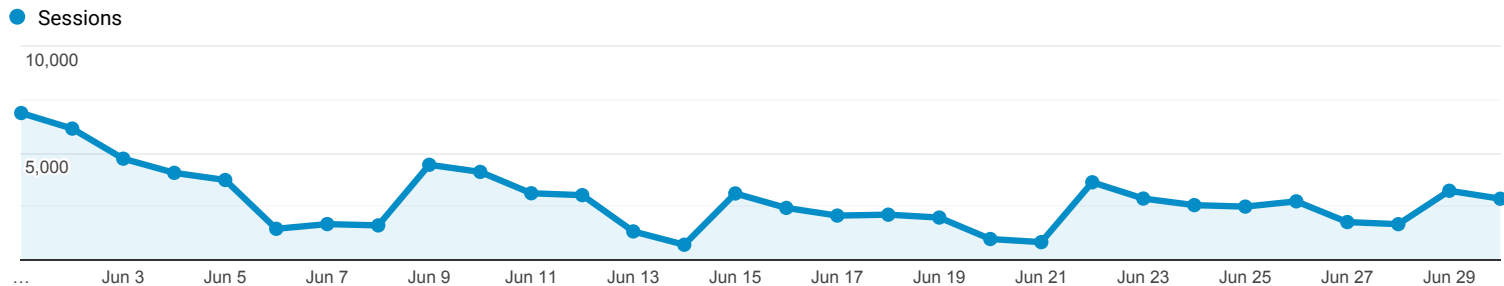

Audience Overview

All Users
100.00% Users

Jun 1, 2020 - Jun 30, 2020

Overview

Users 23,107	New Users 18,825	Sessions 33,685
Number of Sessions per User 1.46	Pageviews 96,941	Pages / Session 2.88
Avg. Session Duration 00:01:45	Bounce Rate 72.15%	

Audience Overview

All Users
100.00% Sessions

Jun 1, 2020 - Jun 30, 2020

Overview

Sessions
1,911,064

Users
281,520

Pageviews
2,779,389

Pages / Session
1.45

Avg. Session Duration
00:01:27

Bounce Rate
88.54%

% New Sessions
8.62%

■ Returning Visitor ■ New Visitor

Language	Sessions	% Sessions
1. el-gr	587,455	30.74%
2. en-us	463,663	24.26%
3. en-gb	355,818	18.62%
4. el	246,449	12.90%
5. el-cy	163,834	8.57%
6. en-cy	52,223	2.73%
7. en	13,777	0.72%
8. el-gb	6,029	0.32%
9. en-gr	3,325	0.17%
10. en-au	2,182	0.11%

Audience Overview

Jun 1, 2020 - Jun 30, 2020

All Users
100.00% Sessions

Overview

■ Returning Visitor ■ New Visitor

Language	Sessions	% Sessions
1. en-gb	43,900	51.75%
2. en-us	26,046	30.70%
3. en-cy	2,361	2.78%
4. el-gr	2,057	2.42%
5. en	825	0.97%
6. ro-ro	510	0.60%
7. ru-ru	502	0.59%
8. en-au	455	0.54%
9. pl-pl	455	0.54%
10. en-ph	444	0.52%