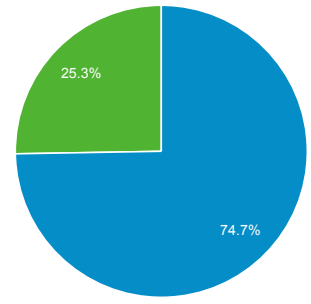

[View interests →](#)

Audience Overview

All Users
100.00% Users

Jun 1, 2020 - Jun 30, 2020

Overview

Users
131,643

New Users
106,114

Sessions
237,836

Number of Sessions per User
1.81

Pageviews
577,669

Pages / Session
2.43

Avg. Session Duration
00:03:33

Bounce Rate
72.36%

■ New Visitor ■ Returning Visitor

Language	Users	% Users
1. el-gr	50,001	37.68%
2. el	32,091	24.18%
3. en-us	21,549	16.24%
4. en-gb	18,916	14.25%
5. el-cy	4,833	3.64%
6. en-cy	1,560	1.18%
7. en	1,124	0.85%
8. de-de	396	0.30%
9. de	320	0.24%
10. el-gb	180	0.14%

Audience Overview

All Users
100.00% Sessions

Jun 1, 2020 - Jun 30, 2020

Overview

■ Returning Visitor ■ New Visitor

Language	Sessions	% Sessions
1. en-us	112,038	48.83%
2. el-gr	52,463	22.86%
3. en-gb	41,111	17.92%
4. el	11,717	5.11%
5. el-cy	4,585	2.00%
6. en	2,893	1.26%
7. en-cy	1,327	0.58%
8. de	368	0.16%
9. fr-fr	359	0.16%
10. de-de	303	0.13%

Audience Overview

All Users
100.00% Users

Jun 1, 2020 - Jun 30, 2020

Overview

Users 23,107	New Users 18,825	Sessions 33,685
Number of Sessions per User 1.46	Pageviews 96,941	Pages / Session 2.88
Avg. Session Duration 00:01:45	Bounce Rate 72.15%	