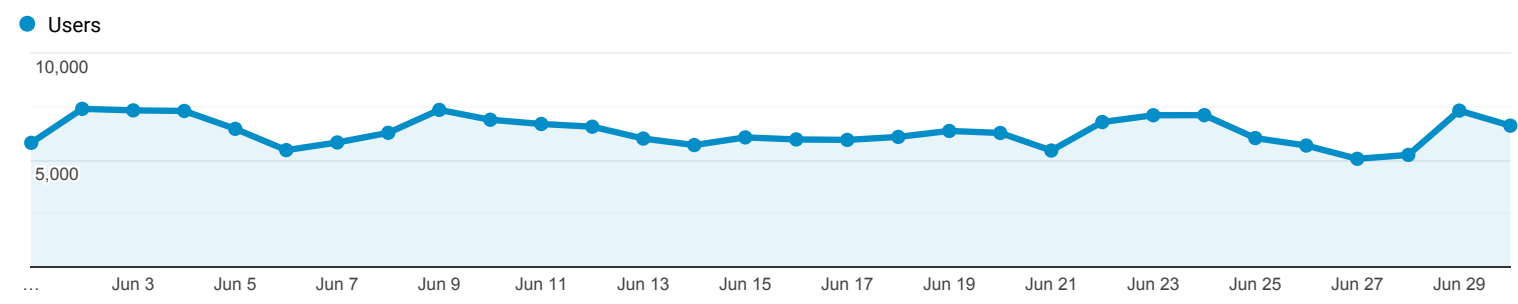

[View interests →](#)

Audience Overview

All Users
100.00% Users

Jun 1, 2020 - Jun 30, 2020

Overview

Users
131,643

New Users
106,114

Sessions
237,836

Number of Sessions per User
1.81

Pageviews
577,669

Pages / Session
2.43

Avg. Session Duration
00:03:33

Bounce Rate
72.36%

■ New Visitor ■ Returning Visitor

Language	Users	% Users
1. el-gr	50,001	37.68%
2. el	32,091	24.18%
3. en-us	21,549	16.24%
4. en-gb	18,916	14.25%
5. el-cy	4,833	3.64%
6. en-cy	1,560	1.18%
7. en	1,124	0.85%
8. de-de	396	0.30%
9. de	320	0.24%
10. el-gb	180	0.14%