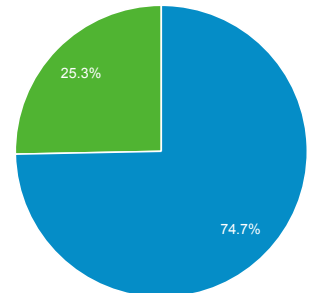

[View interests →](#)

Audience Overview

All Users
100.00% Users

Jun 1, 2020 - Jun 30, 2020

Overview

Users
131,643

New Users
106,114

Sessions
237,836

Number of Sessions per User
1.81

Pageviews
577,669

Pages / Session
2.43

Avg. Session Duration
00:03:33

Bounce Rate
72.36%

■ New Visitor ■ Returning Visitor

Language	Users	% Users
1. el-gr	50,001	37.68%
2. el	32,091	24.18%
3. en-us	21,549	16.24%
4. en-gb	18,916	14.25%
5. el-cy	4,833	3.64%
6. en-cy	1,560	1.18%
7. en	1,124	0.85%
8. de-de	396	0.30%
9. de	320	0.24%
10. el-gb	180	0.14%

Audience Overview

All Users
100.00% Sessions

Jun 1, 2020 - Jun 30, 2020

Overview

■ Returning Visitor ■ New Visitor

Language	Sessions	% Sessions
1. en-us	112,038	48.83%
2. el-gr	52,463	22.86%
3. en-gb	41,111	17.92%
4. el	11,717	5.11%
5. el-cy	4,585	2.00%
6. en	2,893	1.26%
7. en-cy	1,327	0.58%
8. de	368	0.16%
9. fr-fr	359	0.16%
10. de-de	303	0.13%