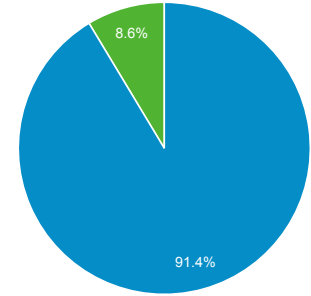

■ New Visitor ■ Returning Visitor

Language	Users	% Users
1. el	7,832	33.82%
2. el-gr	7,544	32.57%
3. en-gb	3,267	14.11%
4. en-us	2,659	11.48%
5. el-cy	981	4.24%
6. en-cy	231	1.00%
7. en	189	0.82%
8. de	71	0.31%
9. de-de	57	0.25%
10. en-au	52	0.22%

Audience Overview

All Users
100.00% Sessions

Jun 1, 2020 - Jun 30, 2020

Overview

Sessions
1,911,064

Users
281,520

Pageviews
2,779,389

Pages / Session
1.45

Avg. Session Duration
00:01:27

Bounce Rate
88.54%

% New Sessions
8.62%

■ Returning Visitor ■ New Visitor

Language	Sessions	% Sessions
1. el-gr	587,455	30.74%
2. en-us	463,663	24.26%
3. en-gb	355,818	18.62%
4. el	246,449	12.90%
5. el-cy	163,834	8.57%
6. en-cy	52,223	2.73%
7. en	13,777	0.72%
8. el-gb	6,029	0.32%
9. en-gr	3,325	0.17%
10. en-au	2,182	0.11%