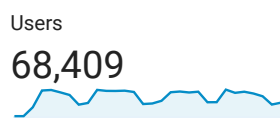

Audience Overview

All Users
100.00% Users

Jun 1, 2019 - Jun 30, 2019

Overview

Users
70,108

New Users
54,215

Sessions
119,887

Number of Sessions per User
1.71

Pageviews
343,736

Pages / Session
2.87

Avg. Session Duration
00:04:15

Bounce Rate
65.42%

■ New Visitor ■ Returning Visitor

Language	Users	% Users
1. en-us	24,183	34.68%
2. el-gr	21,663	31.07%
3. el	8,325	11.94%
4. en-gb	8,038	11.53%
5. el-cy	5,468	7.84%
6. en-cy	691	0.99%
7. de-de	164	0.24%
8. en	148	0.21%
9. ru-ru	124	0.18%
10. en-au	104	0.15%

Audience Overview

Jun 1, 2019 - Jun 30, 2019

All Users
100.00% Sessions

Overview

Returning Visitor (Blue) | New Visitor (Green)

Language	Sessions	% Sessions
1. en-us	88,596	55.50%
2. el-gr	31,633	19.81%
3. en-gb	23,732	14.87%
4. el	5,939	3.72%
5. el-cy	4,533	2.84%
6. en	1,073	0.67%
7. en-cy	685	0.43%
8. en-au	379	0.24%
9. de-de	350	0.22%
10. fr-fr	340	0.21%