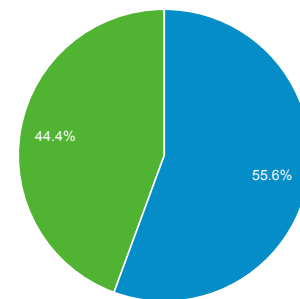

■ New Visitor ■ Returning Visitor

Language	Users	% Users
1. el-gr	4,901	37.51%
2. en-us	3,319	25.40%
3. el	2,802	21.44%
4. en-gb	1,063	8.14%
5. el-cy	681	5.21%
6. en-cy	68	0.52%
7. en-au	42	0.32%
8. de-de	35	0.27%
9. en	24	0.18%
10. el-gb	14	0.11%

Audience Overview

Jun 1, 2019 - Jun 30, 2019

All Users
100.00% Sessions

Overview

Sessions 60,309	Users 34,486	Pageviews 198,896
Pages / Session 3.30	Avg. Session Duration 00:06:17	Bounce Rate 68.69%
% New Sessions 44.32%		

Returning Visitor (Blue) | New Visitor (Green)

Language	Sessions	% Sessions
1. en-gb	27,068	44.88%
2. en-us	23,327	38.68%
3. en-ph	1,041	1.73%
4. en-ca	1,014	1.68%
5. en-au	905	1.50%
6. el-gr	740	1.23%
7. en-cy	700	1.16%
8. ru-ru	499	0.83%
9. ro-ro	409	0.68%
10. tr-tr	379	0.63%