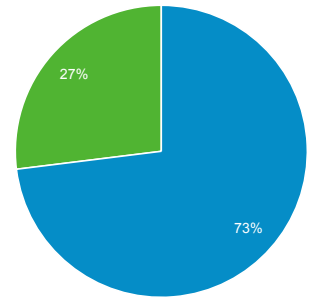

Returning Users New Users

Language	Sessions	% Sessions
1. el-gr	272,769	49.05%
2. en-gb	121,686	21.88%
3. el-cy	66,868	12.02%
4. en-cy	50,906	9.15%
5. en-us	34,293	6.17%
6. en-gr	1,736	0.31%
7. en	1,242	0.22%
8. de-de	1,055	0.19%
9. en-au	554	0.10%
10. el	533	0.10%

Audience Overview

All Users
100.00% Users

Jun 1, 2019 - Jun 30, 2019

Overview

Users
70,108

New Users
54,215

Sessions
119,887

Number of Sessions per User
1.71

Pageviews
343,736

Pages / Session
2.87

Avg. Session Duration
00:04:15

Bounce Rate
65.42%

■ New Visitor ■ Returning Visitor

Language	Users	% Users
1. en-us	24,183	34.68%
2. el-gr	21,663	31.07%
3. el	8,325	11.94%
4. en-gb	8,038	11.53%
5. el-cy	5,468	7.84%
6. en-cy	691	0.99%
7. de-de	164	0.24%
8. en	148	0.21%
9. ru-ru	124	0.18%
10. en-au	104	0.15%