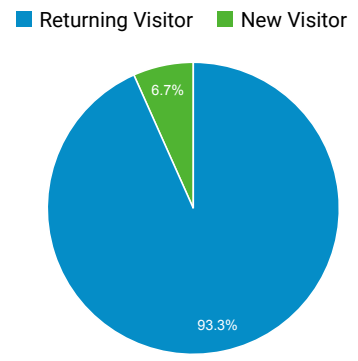

Returning Visitor (Blue) | New Visitor (Green)

Language	Sessions	% Sessions
1. en-gb	27,068	44.88%
2. en-us	23,327	38.68%
3. en-ph	1,041	1.73%
4. en-ca	1,014	1.68%
5. en-au	905	1.50%
6. el-gr	740	1.23%
7. en-cy	700	1.16%
8. ru-ru	499	0.83%
9. ro-ro	409	0.68%
10. tr-tr	379	0.63%

Audience Overview

All Users
100.00% Sessions

Jun 1, 2019 - Jun 30, 2019

Overview

Sessions 1,528,759	Users 175,701	Pageviews 2,243,804
Pages / Session 1.47	Avg. Session Duration 00:01:29	Bounce Rate 88.42%
% New Sessions 6.67%		