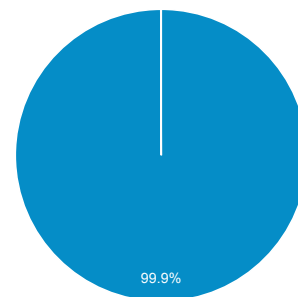

Users Overview

Jun 1, 2019 - Jun 30, 2019

All Users
100.00% Sessions

Overview

Users 10,332	Sessions 1,171,583	Screen Views 3,032,697
Screens / Session 2.59	Avg. Session Duration 00:04:28	% New Sessions 0.06%

Returning Users (Blue) | New Users (Green)

Language	Sessions	% Sessions
1. el-gr	414,893	35.41%
2. en-gb	380,555	32.48%
3. en-cy	144,773	12.36%
4. el-cy	100,127	8.55%
5. en-us	92,318	7.88%
6. en-gr	6,166	0.53%
7. en	3,928	0.34%
8. en-au	2,964	0.25%
9. de-de	2,887	0.25%
10. el	2,107	0.18%