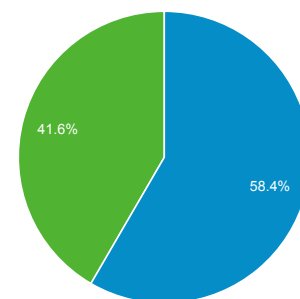

Returning Users (Blue) | New Users (Green)

Language	Sessions	% Sessions
1. el-gr	414,893	35.41%
2. en-gb	380,555	32.48%
3. en-cy	144,773	12.36%
4. el-cy	100,127	8.55%
5. en-us	92,318	7.88%
6. en-gr	6,166	0.53%
7. en	3,928	0.34%
8. en-au	2,964	0.25%
9. de-de	2,887	0.25%
10. el	2,107	0.18%

Audience Overview

Jun 1, 2019 - Jun 30, 2019

All Users
100.00% Users

Overview

Users
278,057

New Users
180,772

Sessions
1,377,719

Number of Sessions per User
4.95

Pageviews
4,513,977

Pages / Session
3.28

Avg. Session Duration
00:05:23

Bounce Rate
51.06%

■ New Visitor ■ Returning Visitor

Language	Users	% Users
1. en-us	108,620	38.71%
2. el-gr	72,713	25.92%
3. en-gb	34,414	12.27%
4. el	28,458	10.14%
5. el-cy	28,159	10.04%
6. en-cy	3,329	1.19%
7. en	674	0.24%
8. el-gb	509	0.18%
9. en-au	386	0.14%
10. de-de	378	0.13%