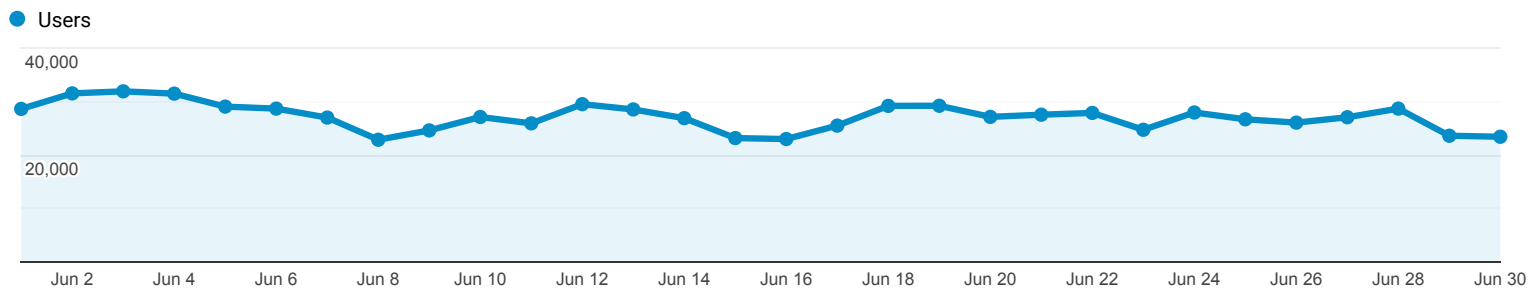

Users Overview

Jun 1, 2019 - Jun 30, 2019

All Users
100.00% Sessions

Overview

Users 10,332	Sessions 1,171,583	Screen Views 3,032,697
Screens / Session 2.59	Avg. Session Duration 00:04:28	% New Sessions 0.06%

Returning Users (Blue) | New Users (Green)

Language	Sessions	% Sessions
1. el-gr	414,893	35.41%
2. en-gb	380,555	32.48%
3. en-cy	144,773	12.36%
4. el-cy	100,127	8.55%
5. en-us	92,318	7.88%
6. en-gr	6,166	0.53%
7. en	3,928	0.34%
8. en-au	2,964	0.25%
9. de-de	2,887	0.25%
10. el	2,107	0.18%

Audience Overview

Jun 1, 2019 - Jun 30, 2019

All Users
100.00% Users

Overview

Users
278,057

New Users
180,772

Sessions
1,377,719

Number of Sessions per User
4.95