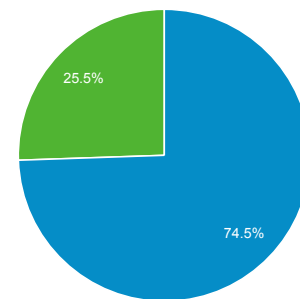

Audience Overview

Jun 1, 2019 - Jun 30, 2019

All Users
100.00% Sessions

Overview

Returning Visitor (Blue) | New Visitor (Green)

Language	Sessions	% Sessions
1. en-us	88,596	55.50%
2. el-gr	31,633	19.81%
3. en-gb	23,732	14.87%
4. el	5,939	3.72%
5. el-cy	4,533	2.84%
6. en	1,073	0.67%
7. en-cy	685	0.43%
8. en-au	379	0.24%
9. de-de	350	0.22%
10. fr-fr	340	0.21%

Audience Overview

Jun 1, 2019 - Jun 30, 2019

All Users
100.00% Users

Overview

Users 12,996	New Users 10,503	Sessions 19,707
Number of Sessions per User 1.52	Pageviews 61,126	Pages / Session 3.10
Avg. Session Duration 00:01:52	Bounce Rate 65.41%	

■ New Visitor ■ Returning Visitor

Language	Users	% Users
1. el-gr	4,901	37.51%
2. en-us	3,319	25.40%
3. el	2,802	21.44%
4. en-gb	1,063	8.14%
5. el-cy	681	5.21%
6. en-cy	68	0.52%
7. en-au	42	0.32%
8. de-de	35	0.27%
9. en	24	0.18%
10. el-gb	14	0.11%