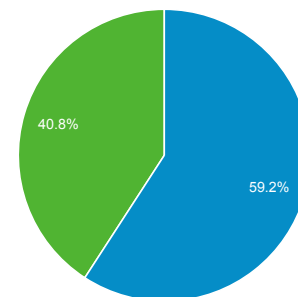

Audience Overview

All Users
100.00% Users

Jun 1, 2019 - Jun 30, 2019

Overview

Users
70,108

New Users
54,215

Sessions
119,887

Number of Sessions per User
1.71

Pageviews
343,736

Pages / Session
2.87

Avg. Session Duration
00:04:15

Bounce Rate
65.42%

■ New Visitor ■ Returning Visitor

Language	Users	% Users
1. en-us	24,183	34.68%
2. el-gr	21,663	31.07%
3. el	8,325	11.94%
4. en-gb	8,038	11.53%
5. el-cy	5,468	7.84%
6. en-cy	691	0.99%
7. de-de	164	0.24%
8. en	148	0.21%
9. ru-ru	124	0.18%
10. en-au	104	0.15%

Audience Overview

Jun 1, 2019 - Jun 30, 2019

All Users
100.00% Sessions

Overview

Returning Visitor (Blue) | New Visitor (Green)

Language	Sessions	% Sessions
1. en-us	88,596	55.50%
2. el-gr	31,633	19.81%
3. en-gb	23,732	14.87%
4. el	5,939	3.72%
5. el-cy	4,533	2.84%
6. en	1,073	0.67%
7. en-cy	685	0.43%
8. en-au	379	0.24%
9. de-de	350	0.22%
10. fr-fr	340	0.21%

Audience Overview

Jun 1, 2019 - Jun 30, 2019

All Users
100.00% Users

Overview

Users 12,996	New Users 10,503	Sessions 19,707
Number of Sessions per User 1.52	Pageviews 61,126	Pages / Session 3.10
Avg. Session Duration 00:01:52	Bounce Rate 65.41%	