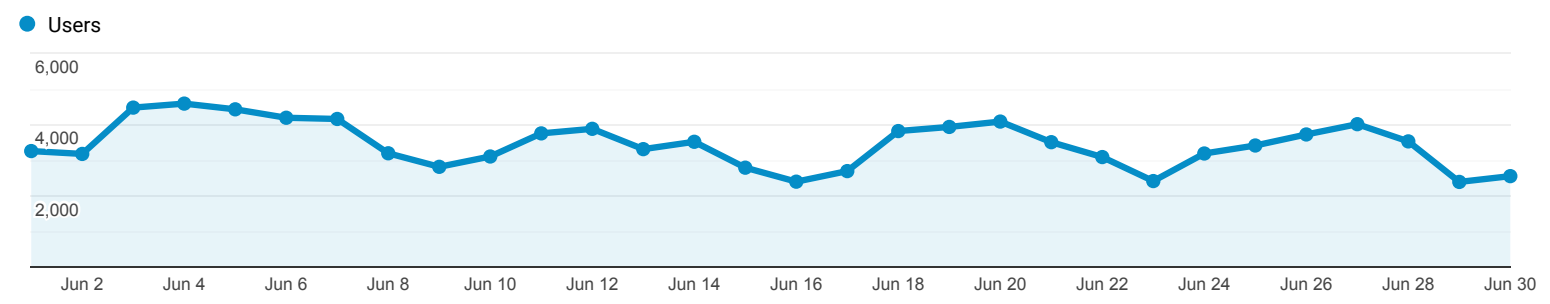

Users Overview

Jun 1, 2019 - Jun 30, 2019

All Users
100.00% Sessions

Overview

Users 5,446	Sessions 556,125	Screen Views 1,137,981
Screens / Session 2.05	Avg. Session Duration 00:04:46	% New Sessions 0.11%

Returning Users New Users

Language	Sessions	% Sessions
1. el-gr	272,769	49.05%
2. en-gb	121,686	21.88%
3. el-cy	66,868	12.02%
4. en-cy	50,906	9.15%
5. en-us	34,293	6.17%
6. en-gr	1,736	0.31%
7. en	1,242	0.22%
8. de-de	1,055	0.19%
9. en-au	554	0.10%
10. el	533	0.10%

Audience Overview

All Users
100.00% Users

Jun 1, 2019 - Jun 30, 2019

Overview

Users
70,108

New Users
54,215

Sessions
119,887

Number of Sessions per User
1.71